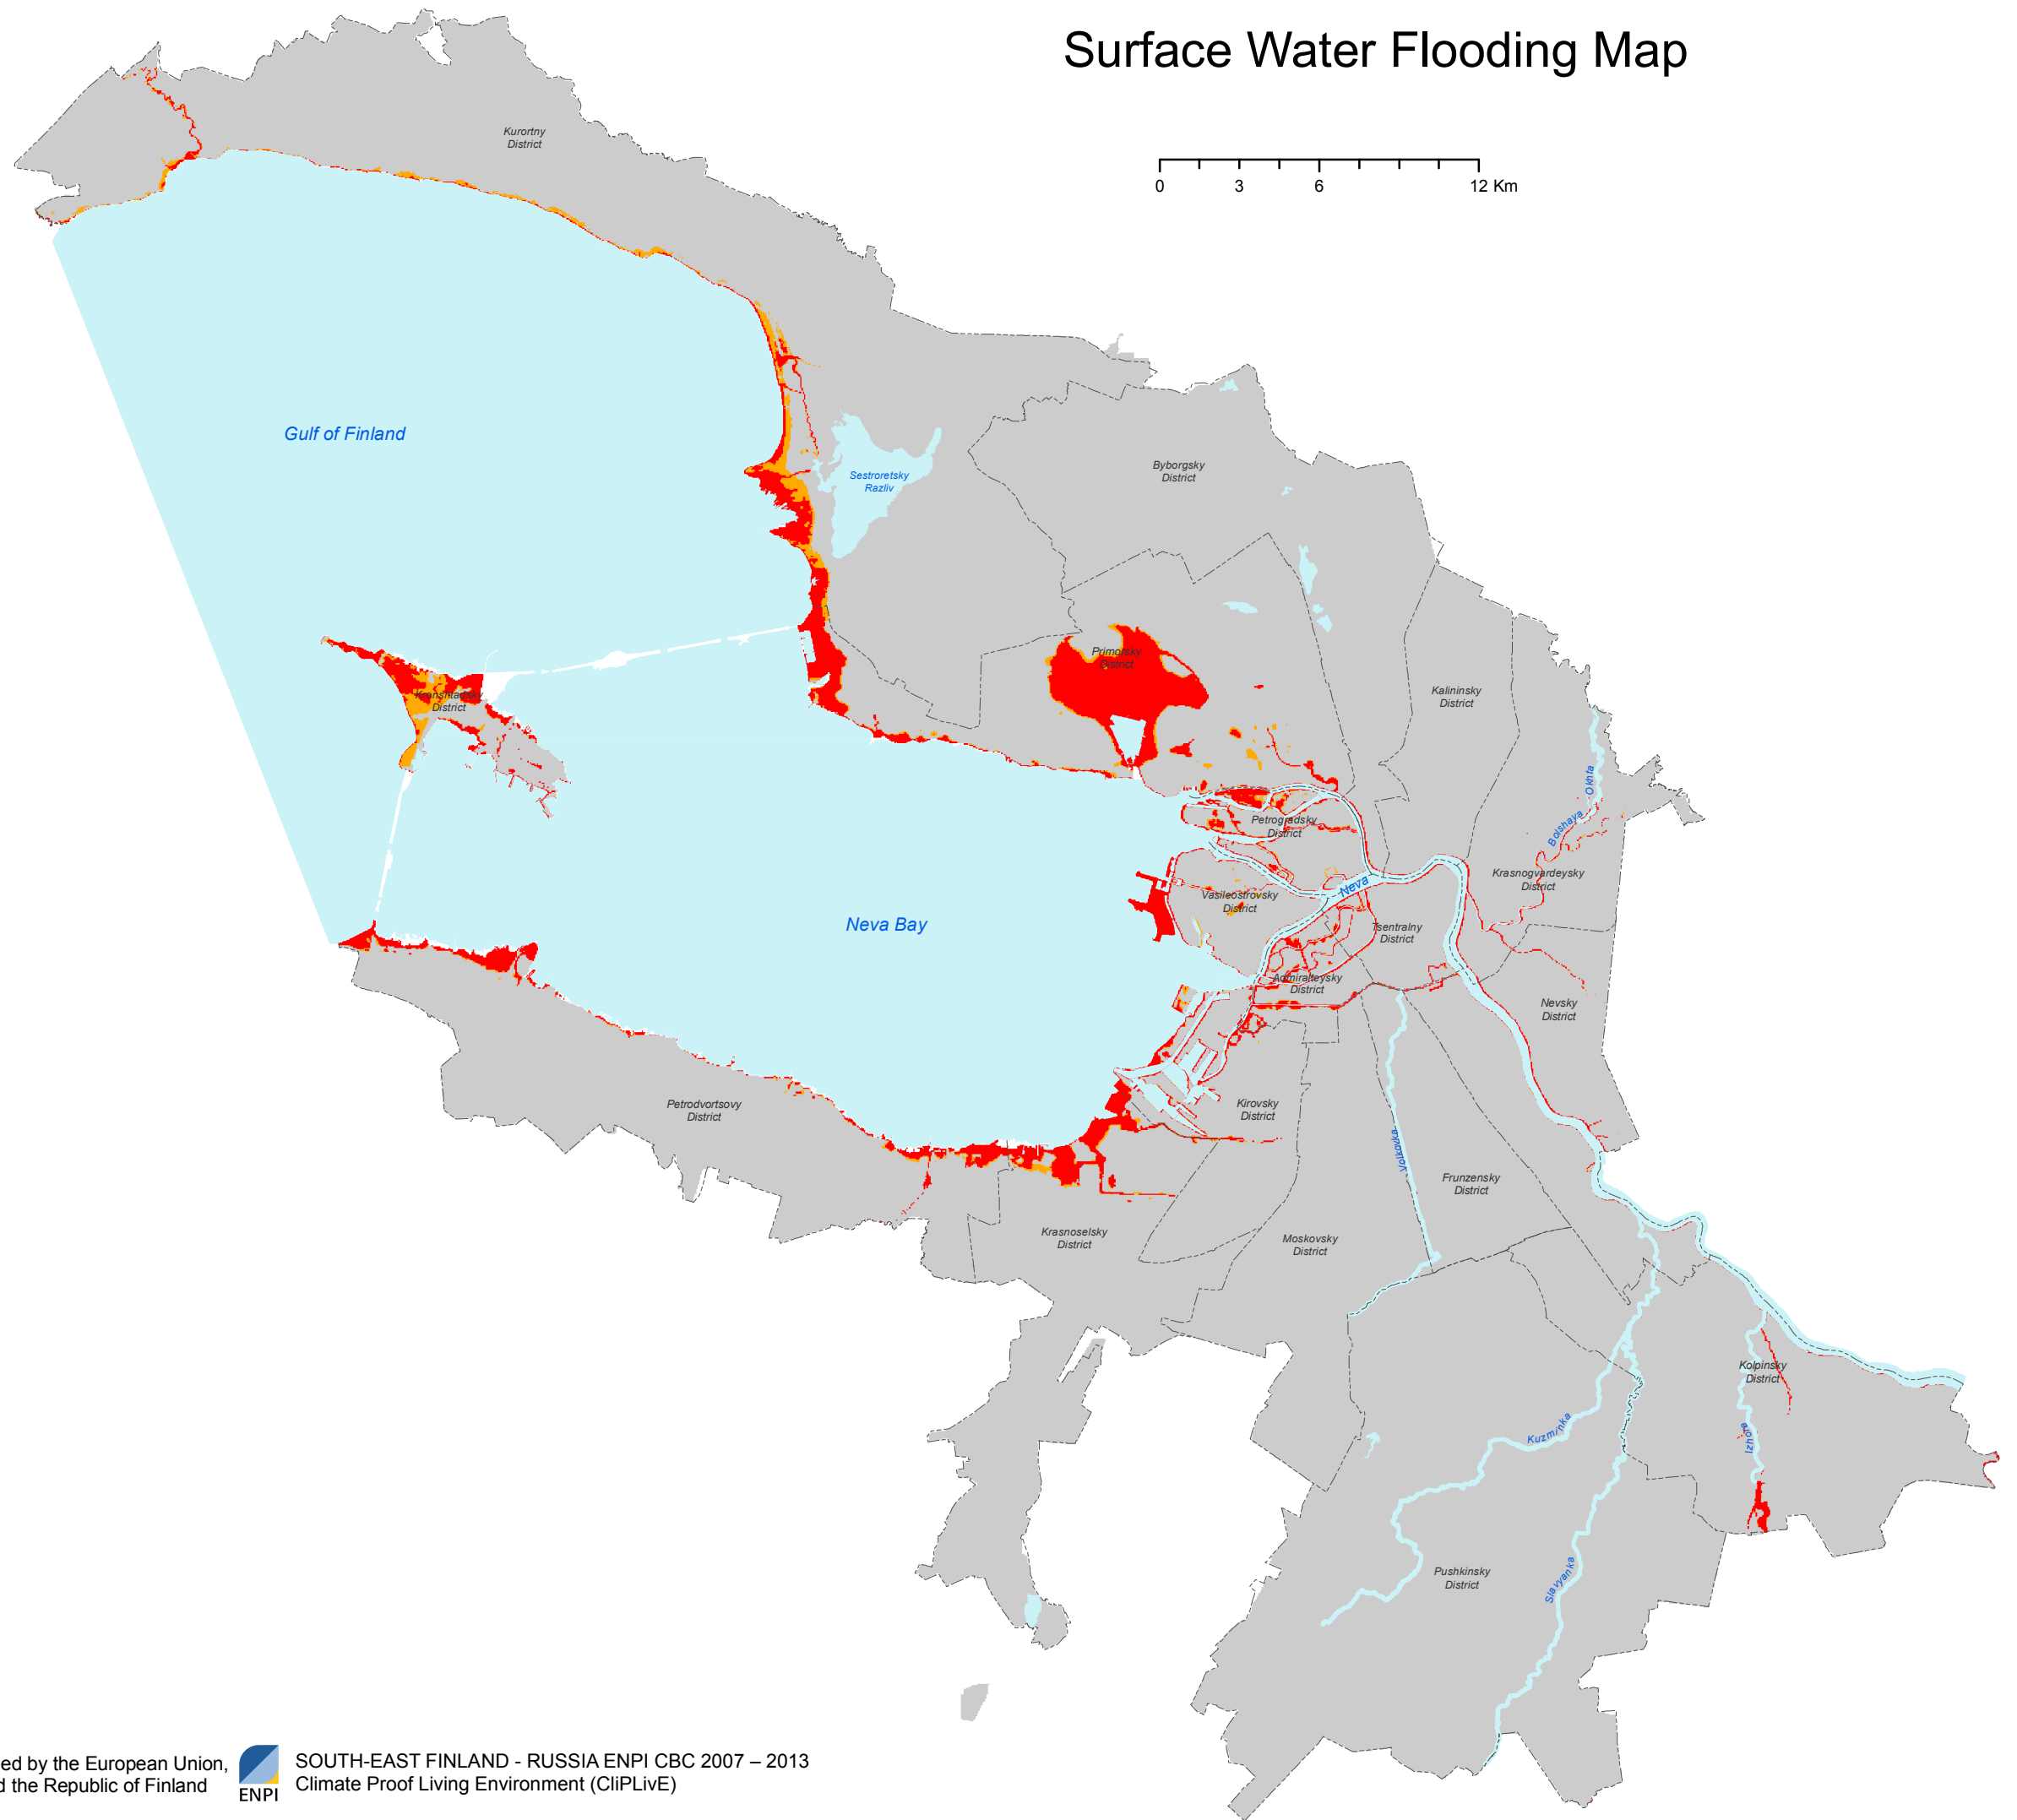

Surface Water Flooding Map

Legend

Probability of occurrence

-  No flooding
-  1/10A
-  1/100A

This Programme is co-funded by the European Union, the Russian Federation and the Republic of Finland

SOUTH-EAST FINLAND - RUSSIA ENPI CBC 2007 – 2013
Climate Proof Living Environment (CliPLivE)