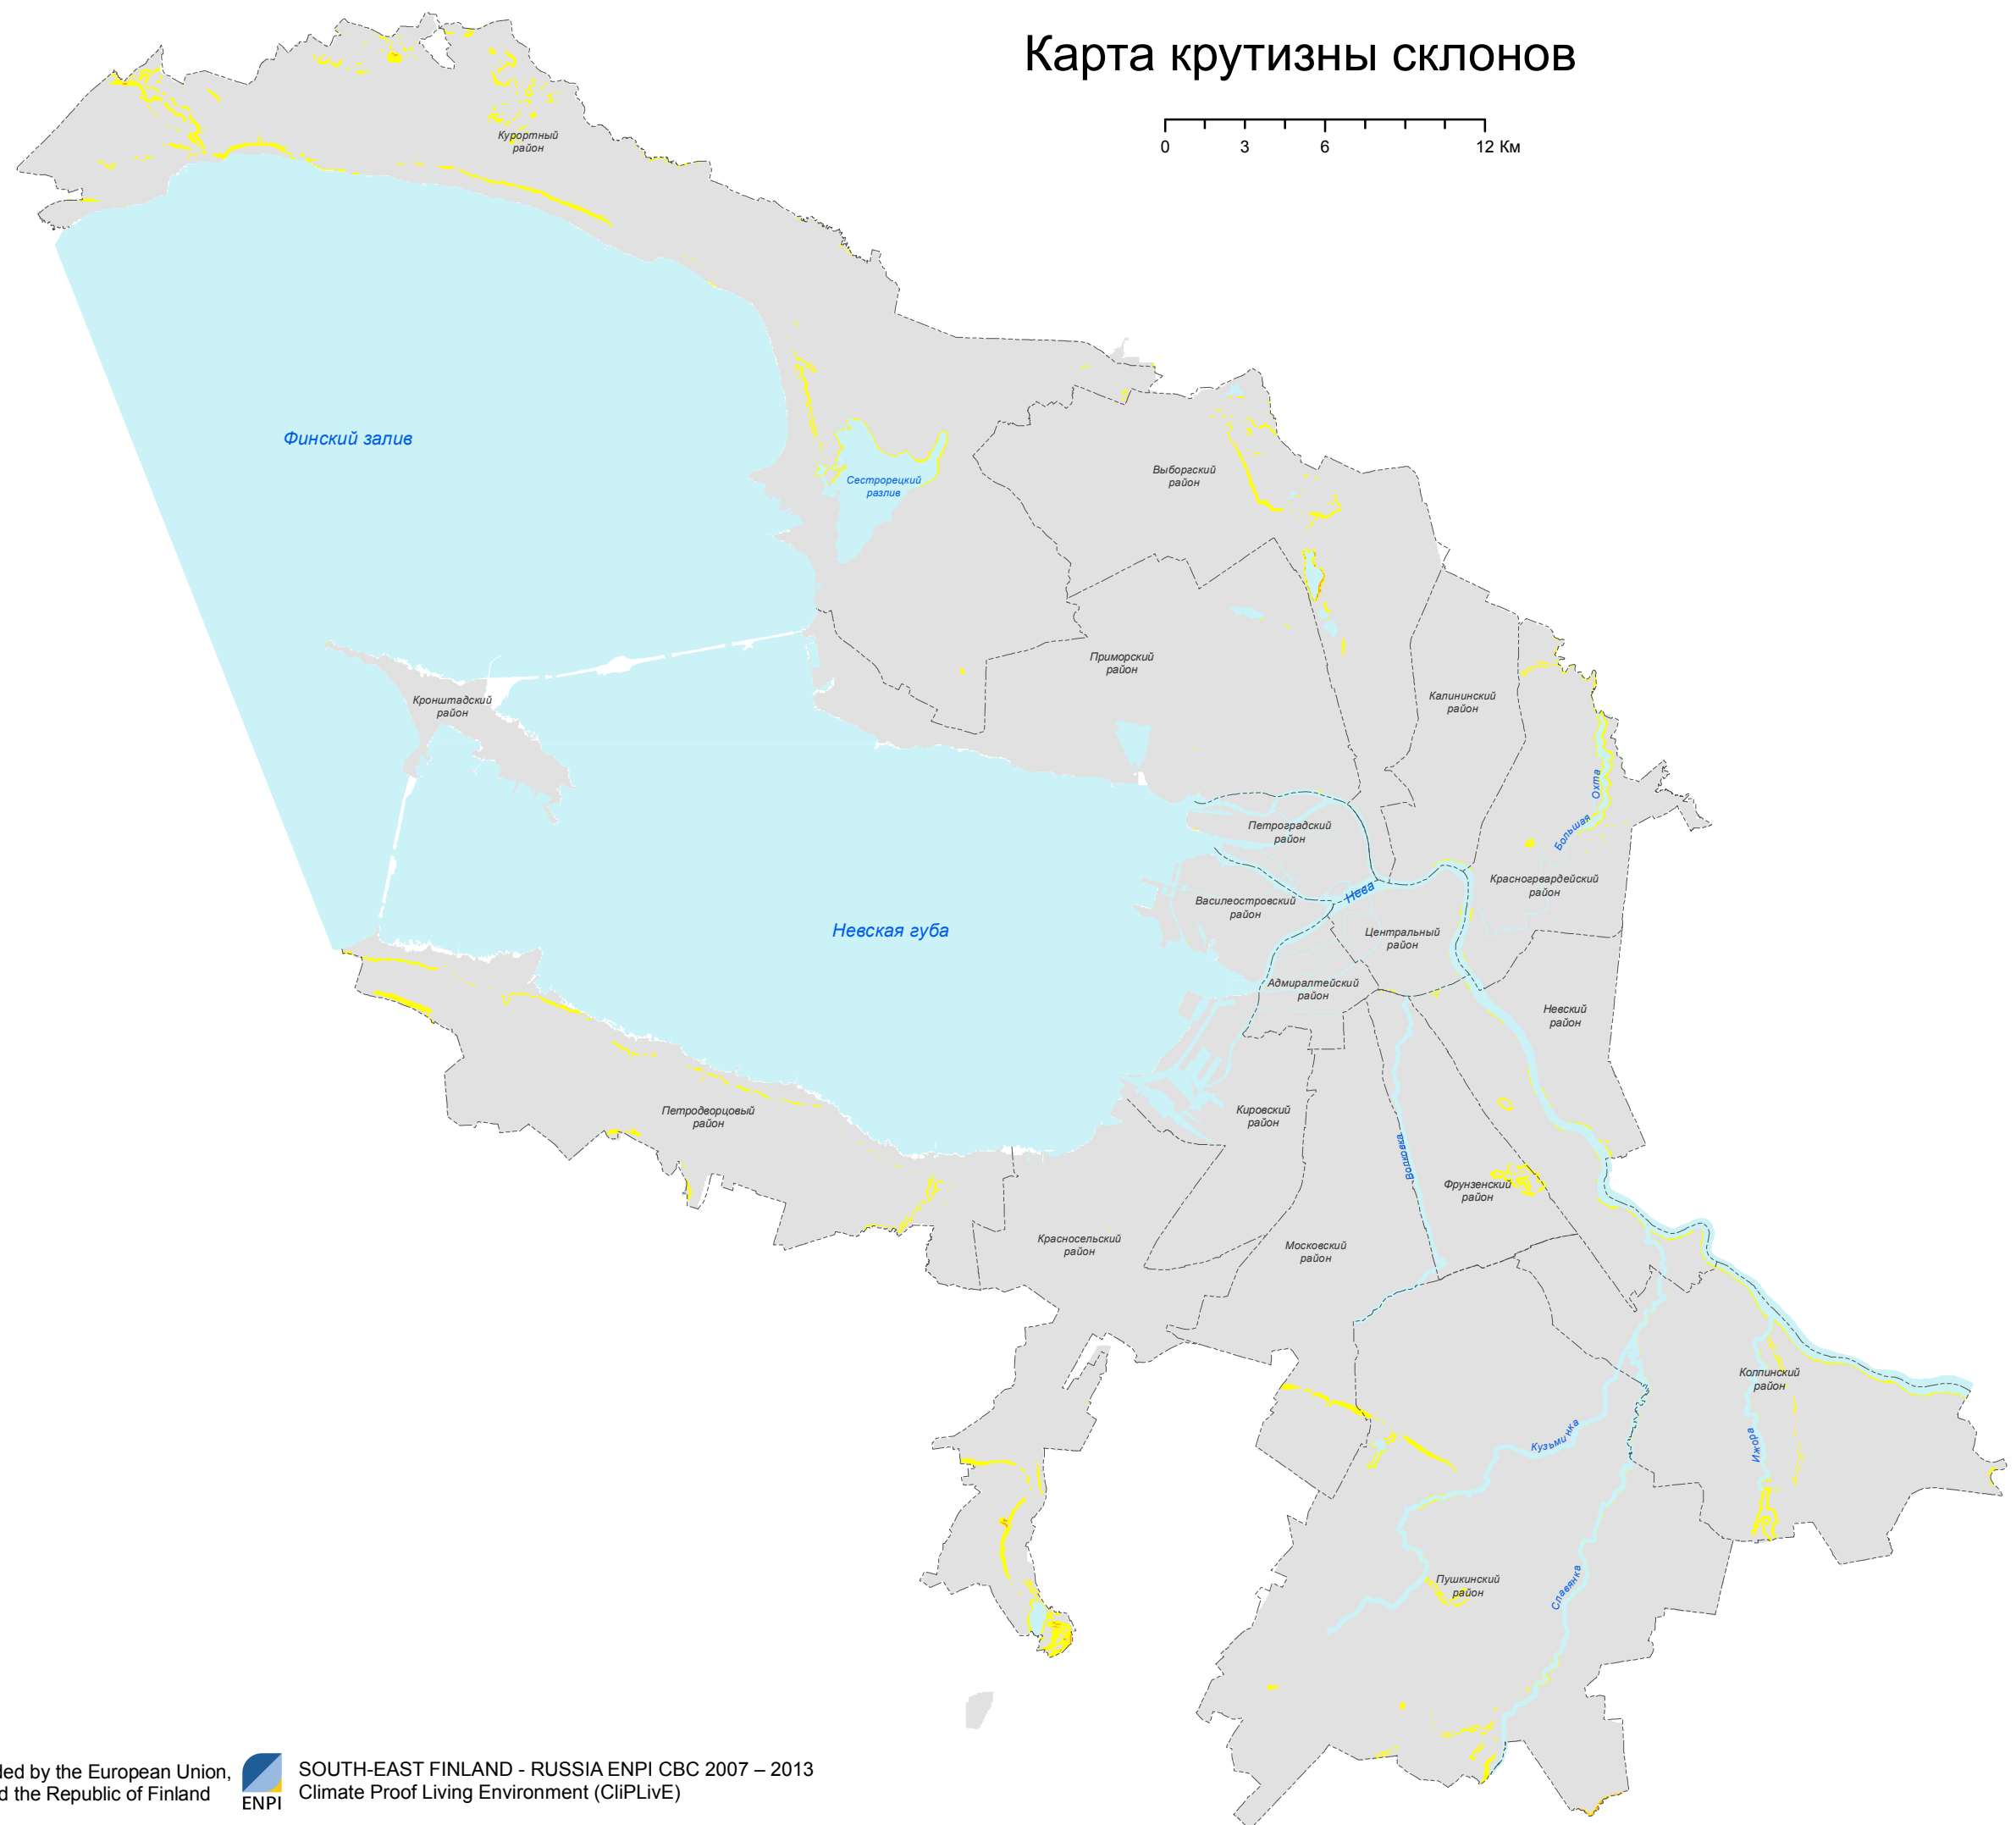

Карта крутизны склонов

Условные обозначения

- <5%
- 5% - 15%
- >15%

This Programme is co-funded by the European Union, the Russian Federation and the Republic of Finland

SOUTH-EAST FINLAND - RUSSIA ENPI CBC 2007 – 2013
Climate Proof Living Environment (CliPLivE)