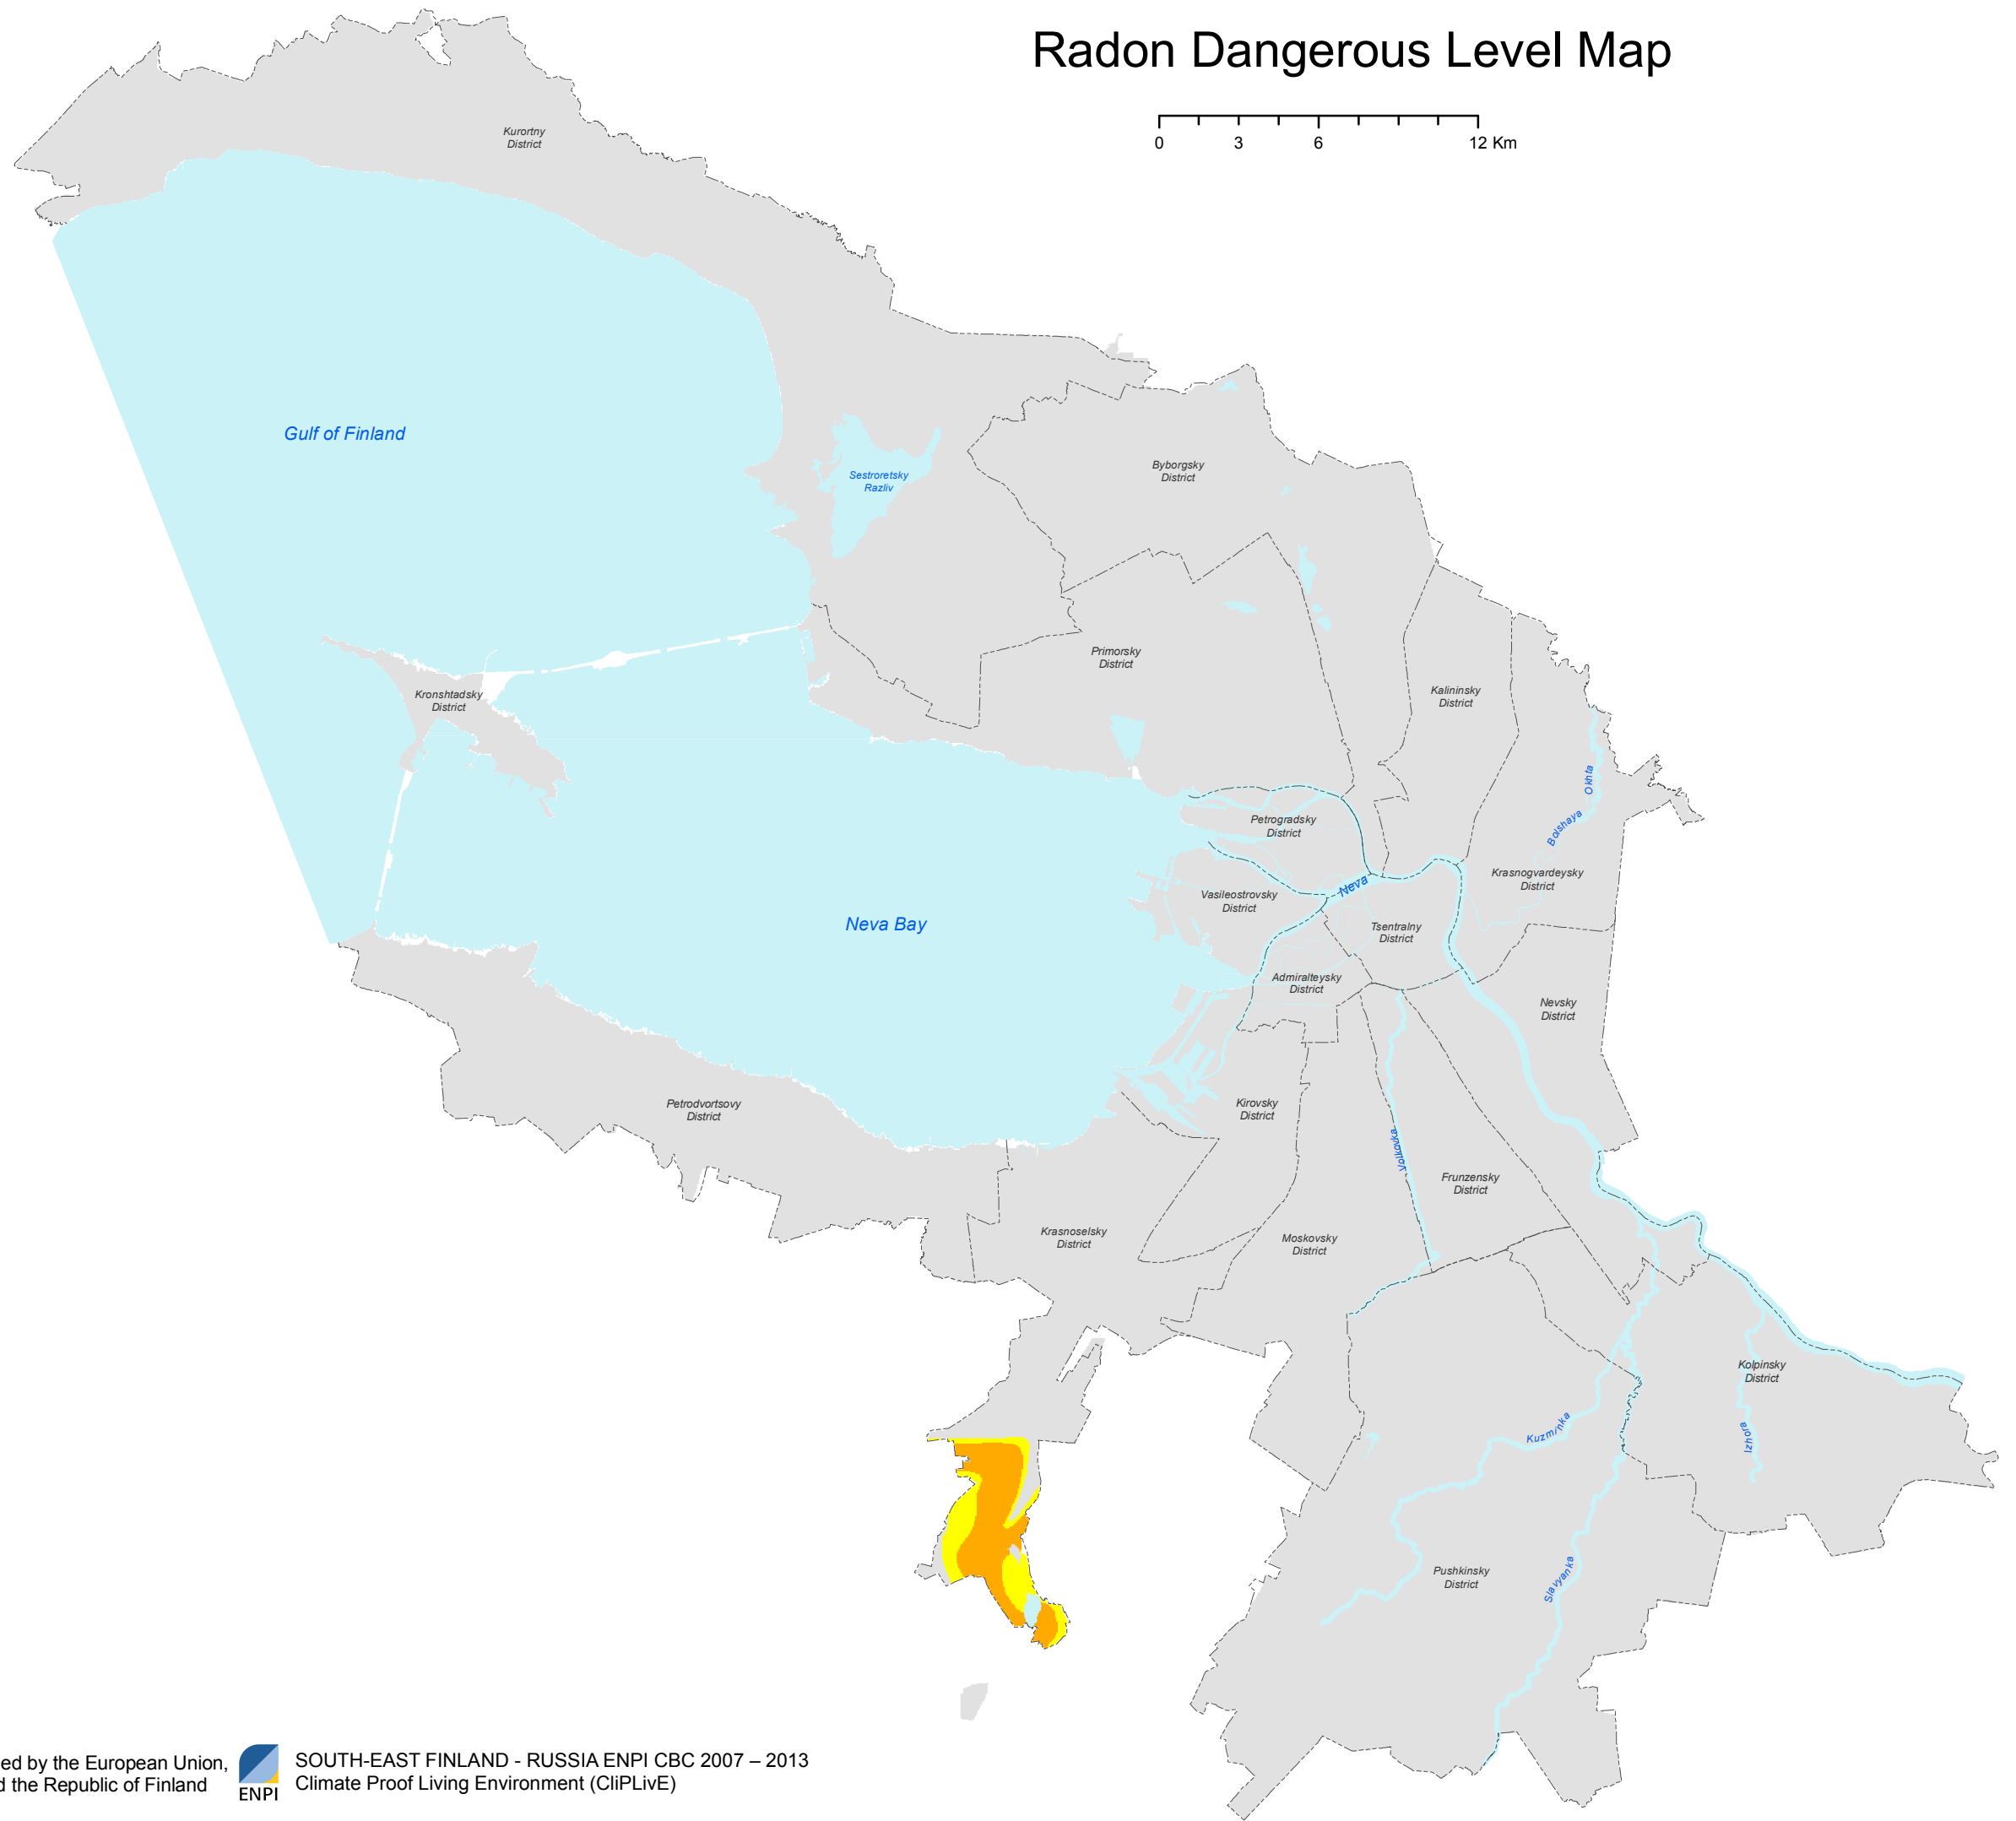

Radon Dangerous Level Map

Legend

- No danger
- Moderately dangerous
- Dangerous

This Programme is co-funded by the European Union, the Russian Federation and the Republic of Finland

SOUTH-EAST FINLAND - RUSSIA ENPI CBC 2007 – 2013
Climate Proof Living Environment (CliPLivE)