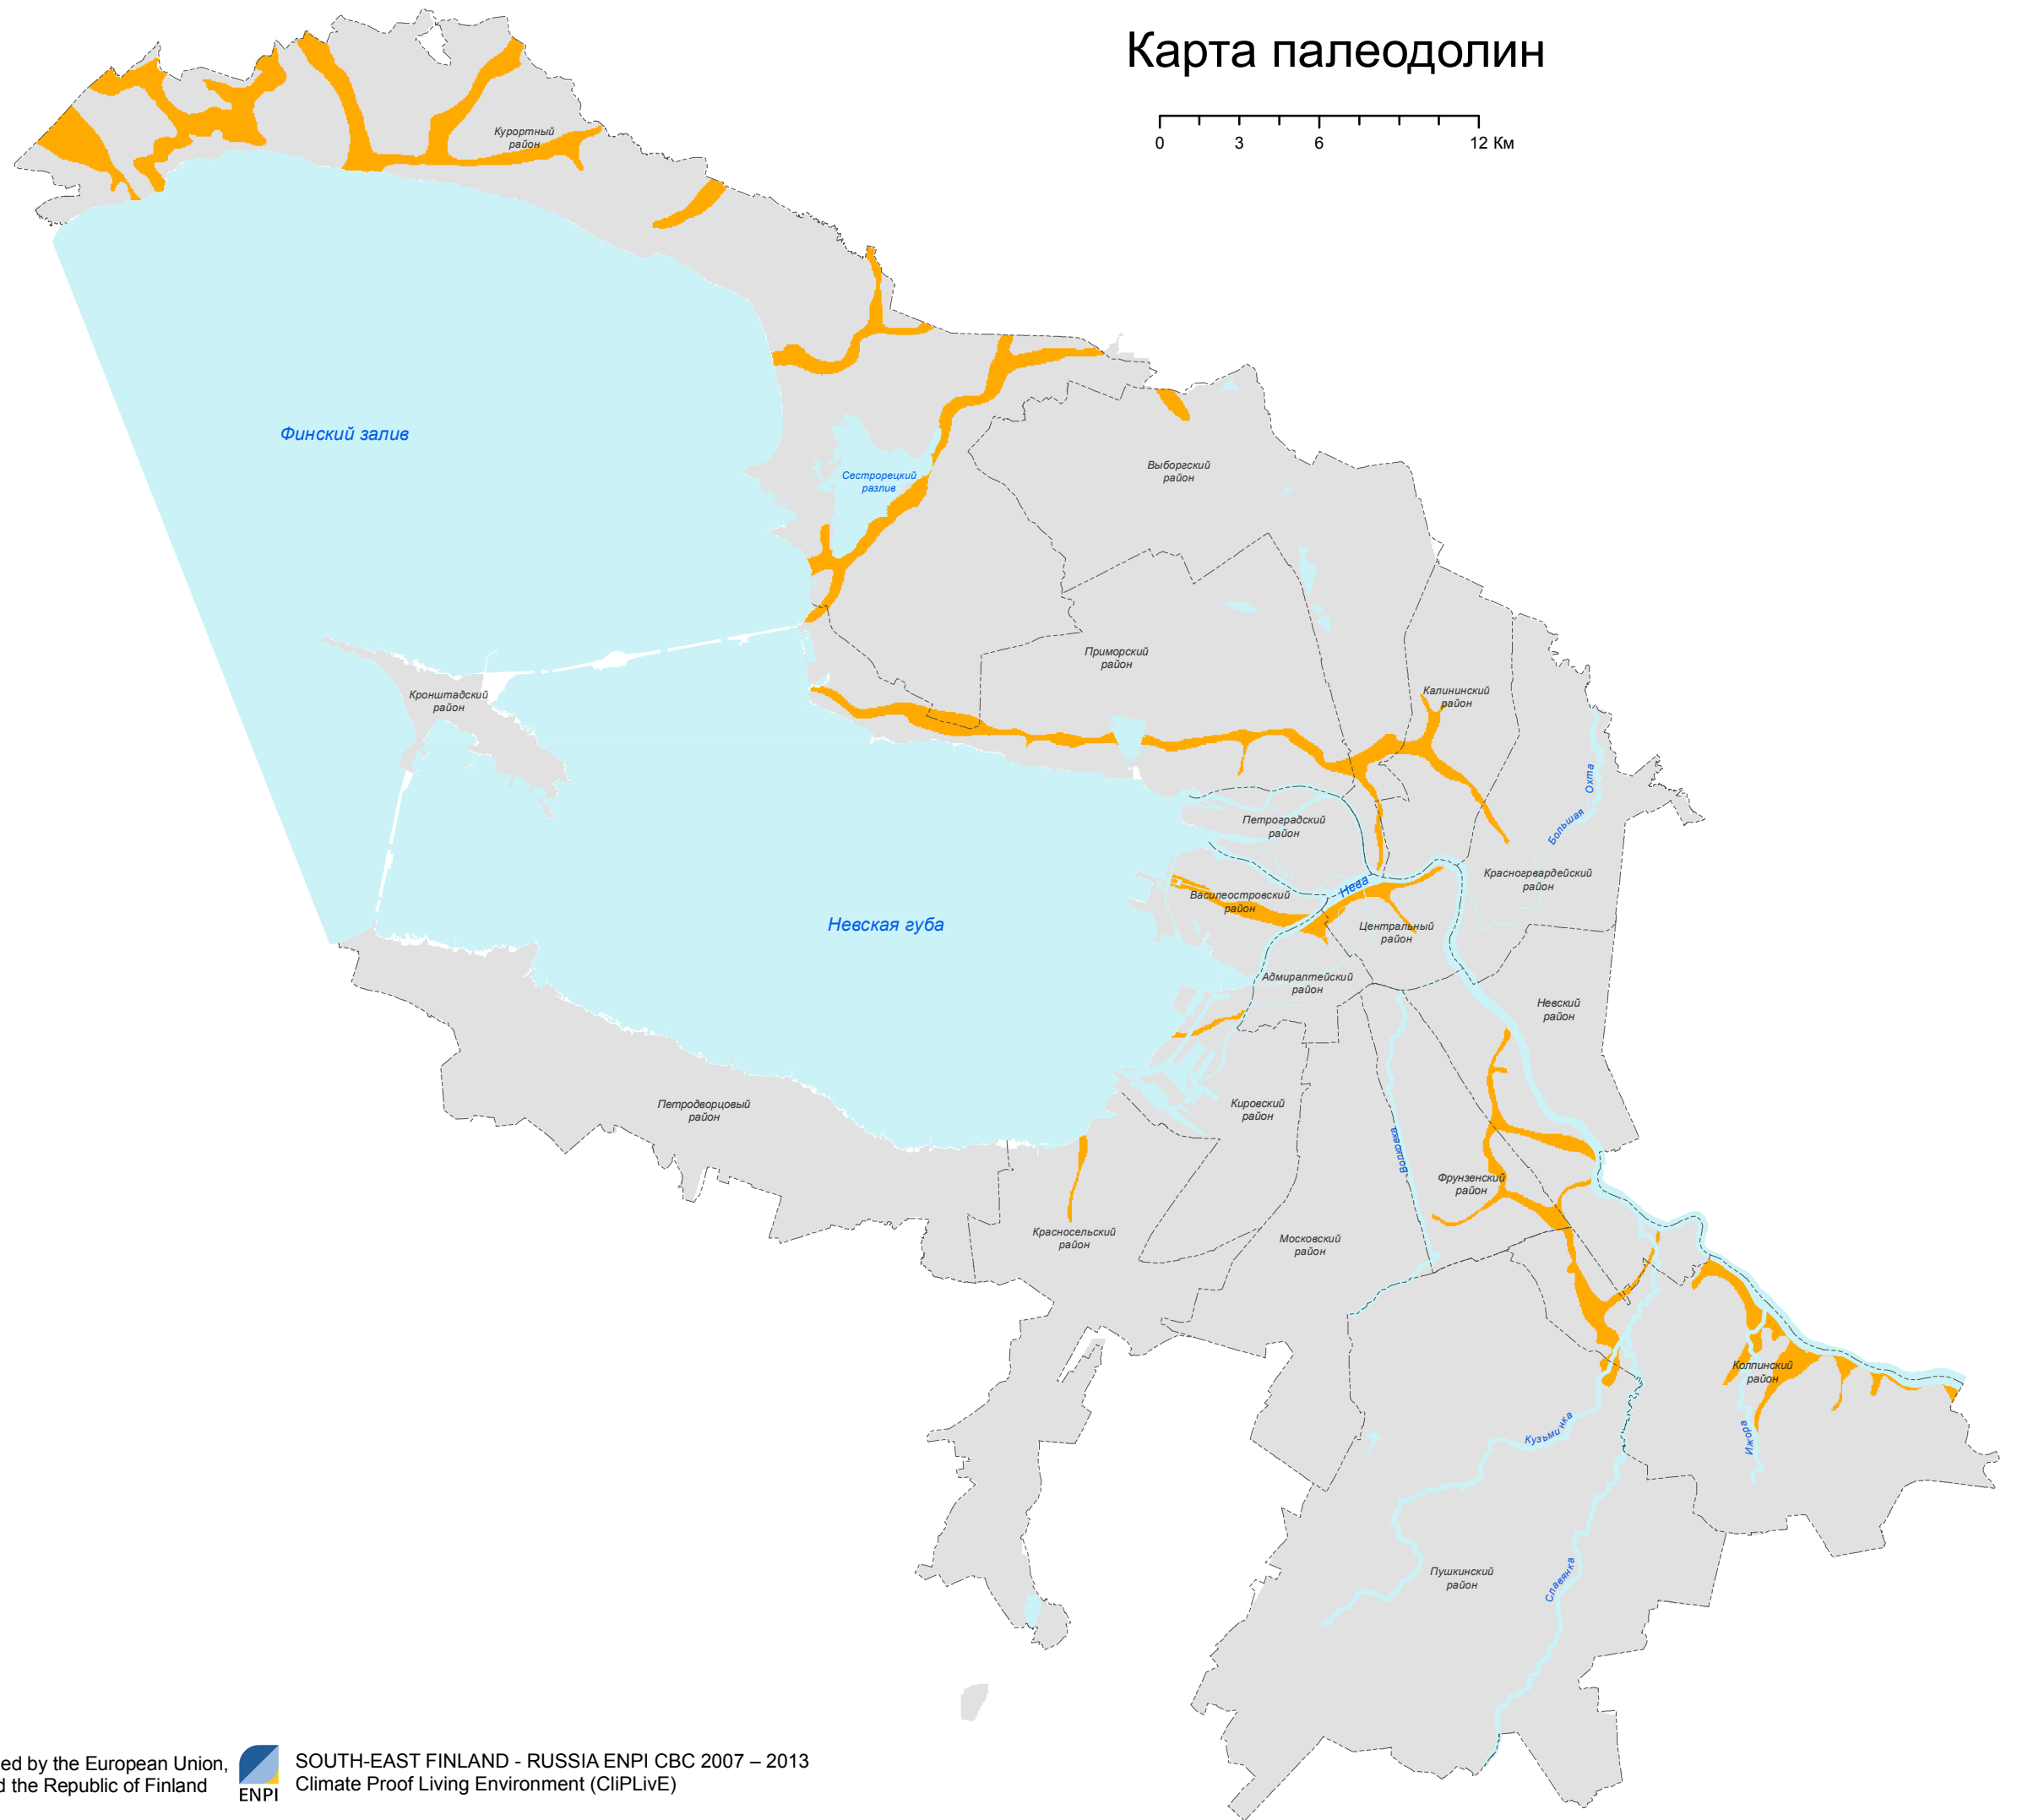

Карта палеодолин

0 3 6 12 Км

Условные обозначения

-  наличие палеодолин
-  отсутствие палеодолин

This Programme is co-funded by the European Union, the Russian Federation and the Republic of Finland

SOUTH-EAST FINLAND - RUSSIA ENPI CBC 2007 – 2013
Climate Proof Living Environment (CliPLivE)