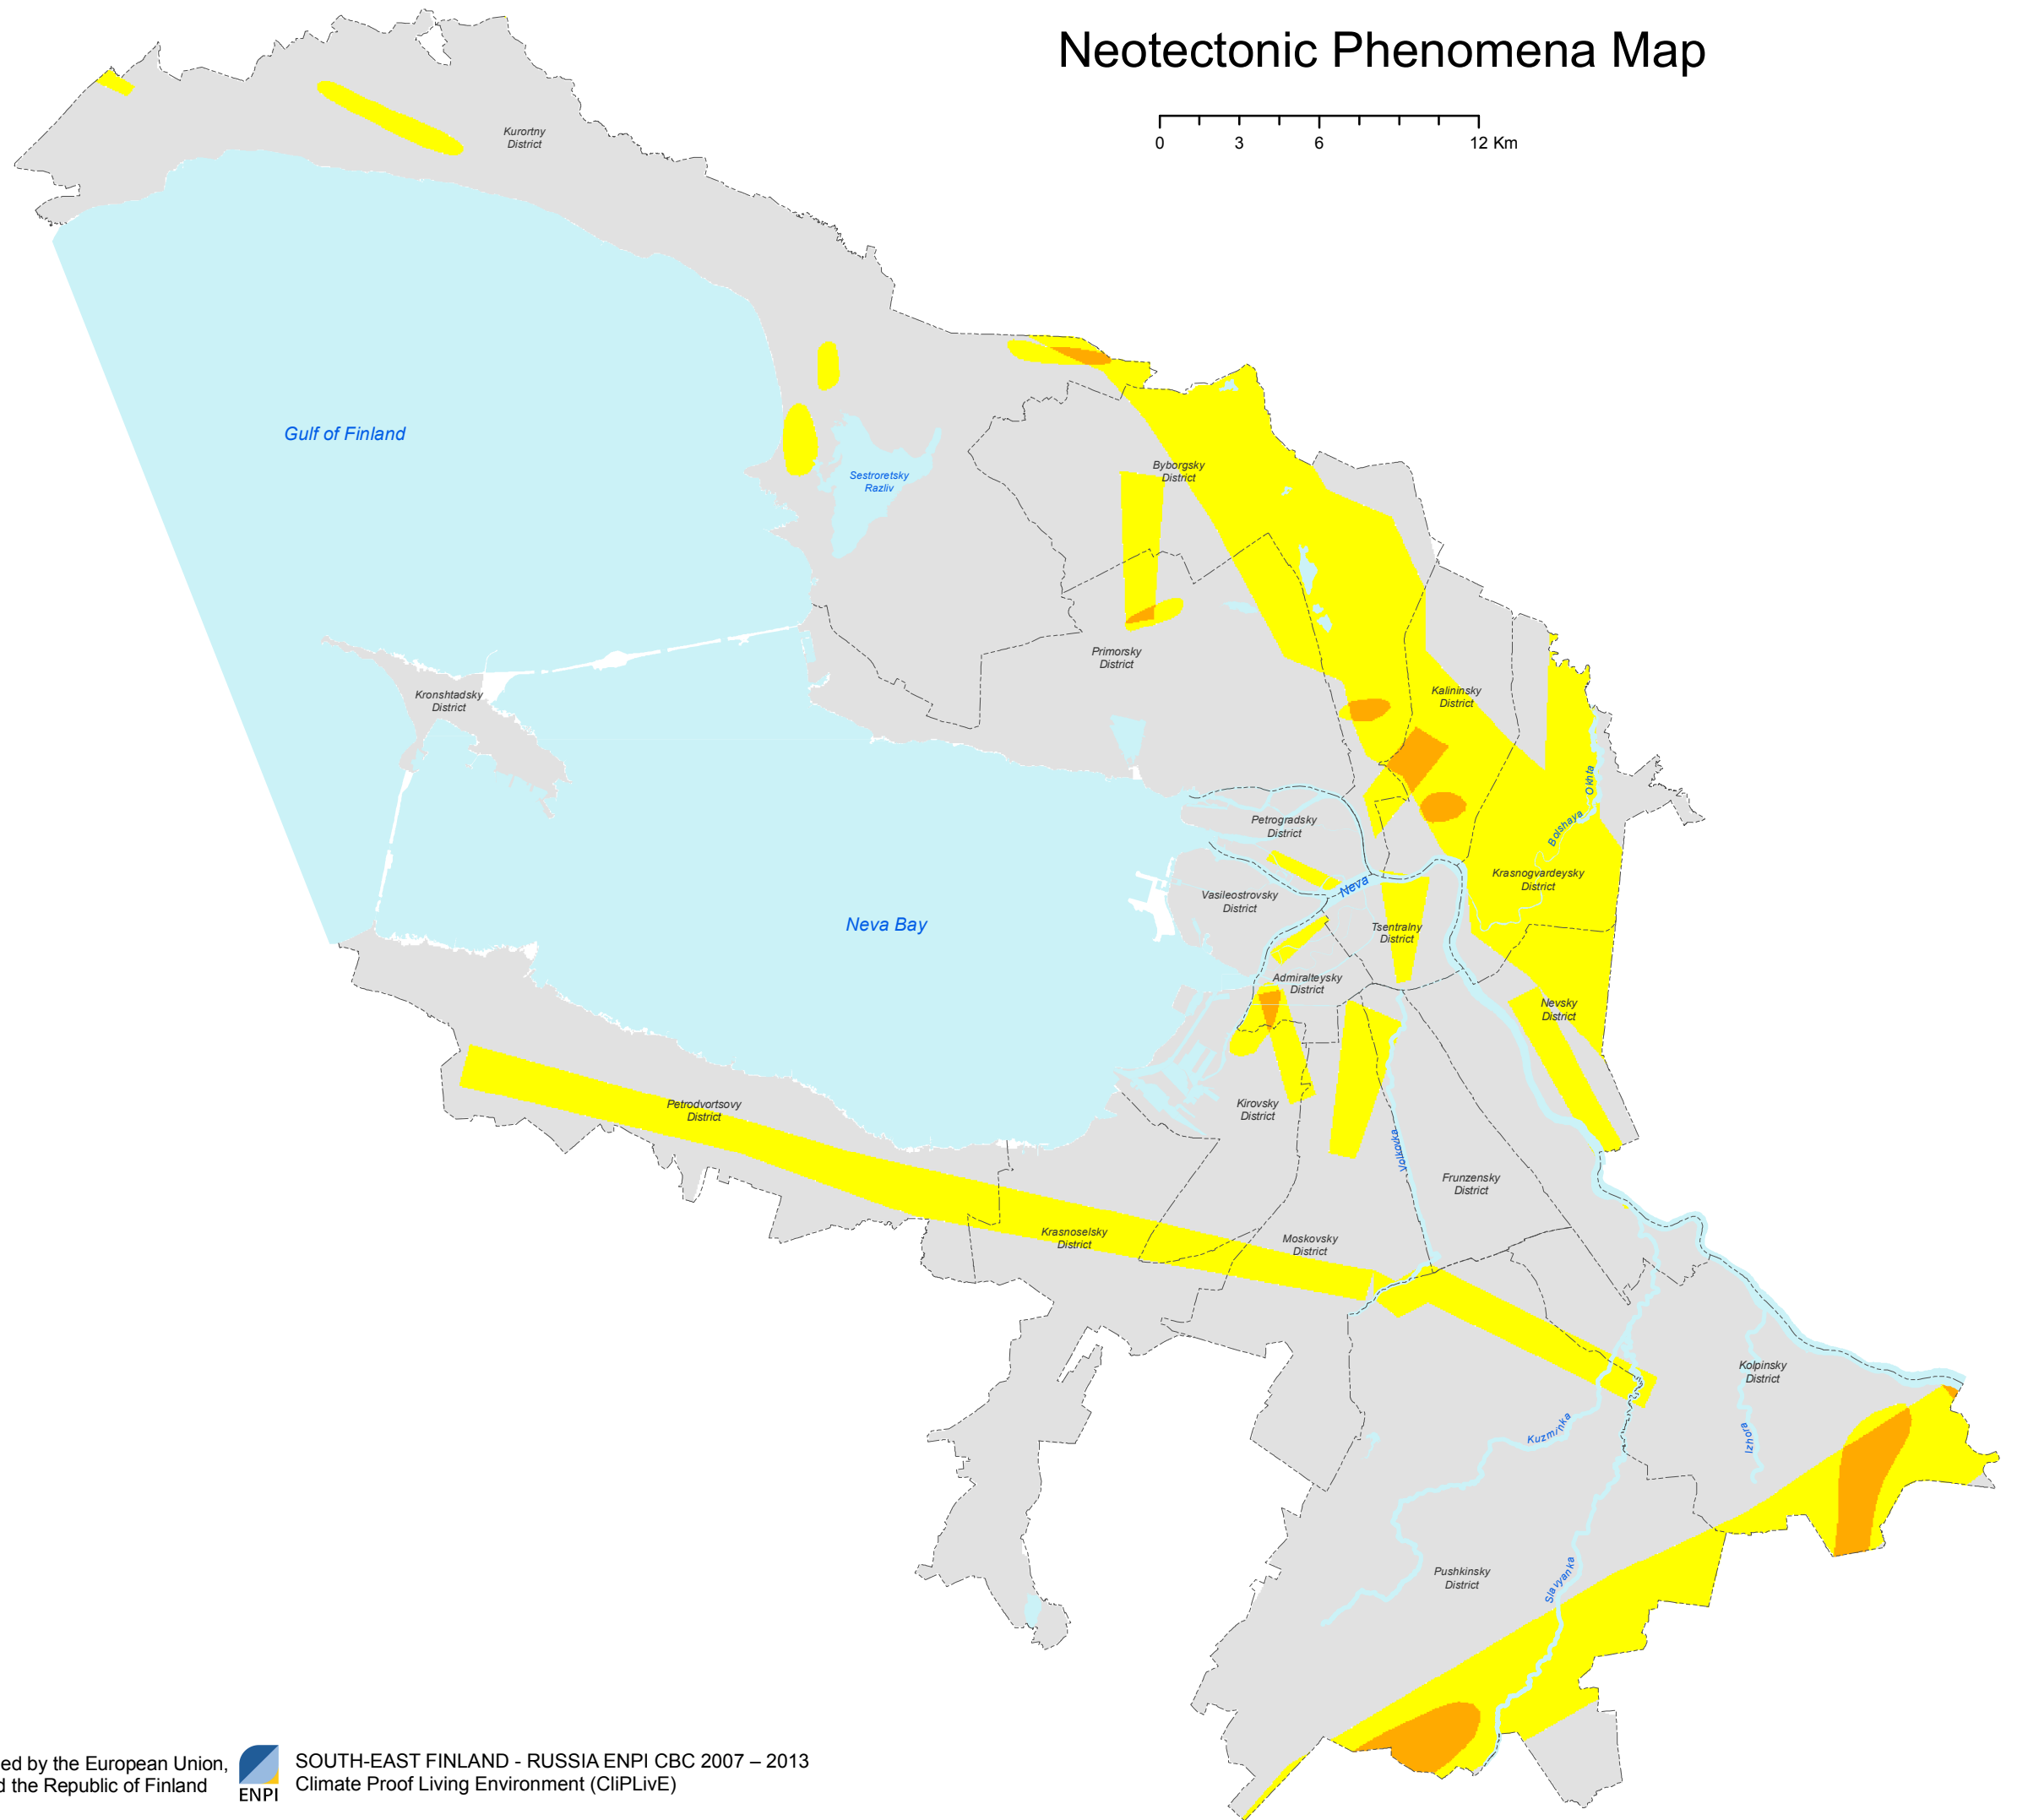

Neotectonic Phenomena Map

Legend

- No tectonic zones
- Tectonic zones
- Tectonic zones overlapping

This Programme is co-funded by the European Union, the Russian Federation and the Republic of Finland

SOUTH-EAST FINLAND - RUSSIA ENPI CBC 2007 – 2013
Climate Proof Living Environment (CliPLivE)