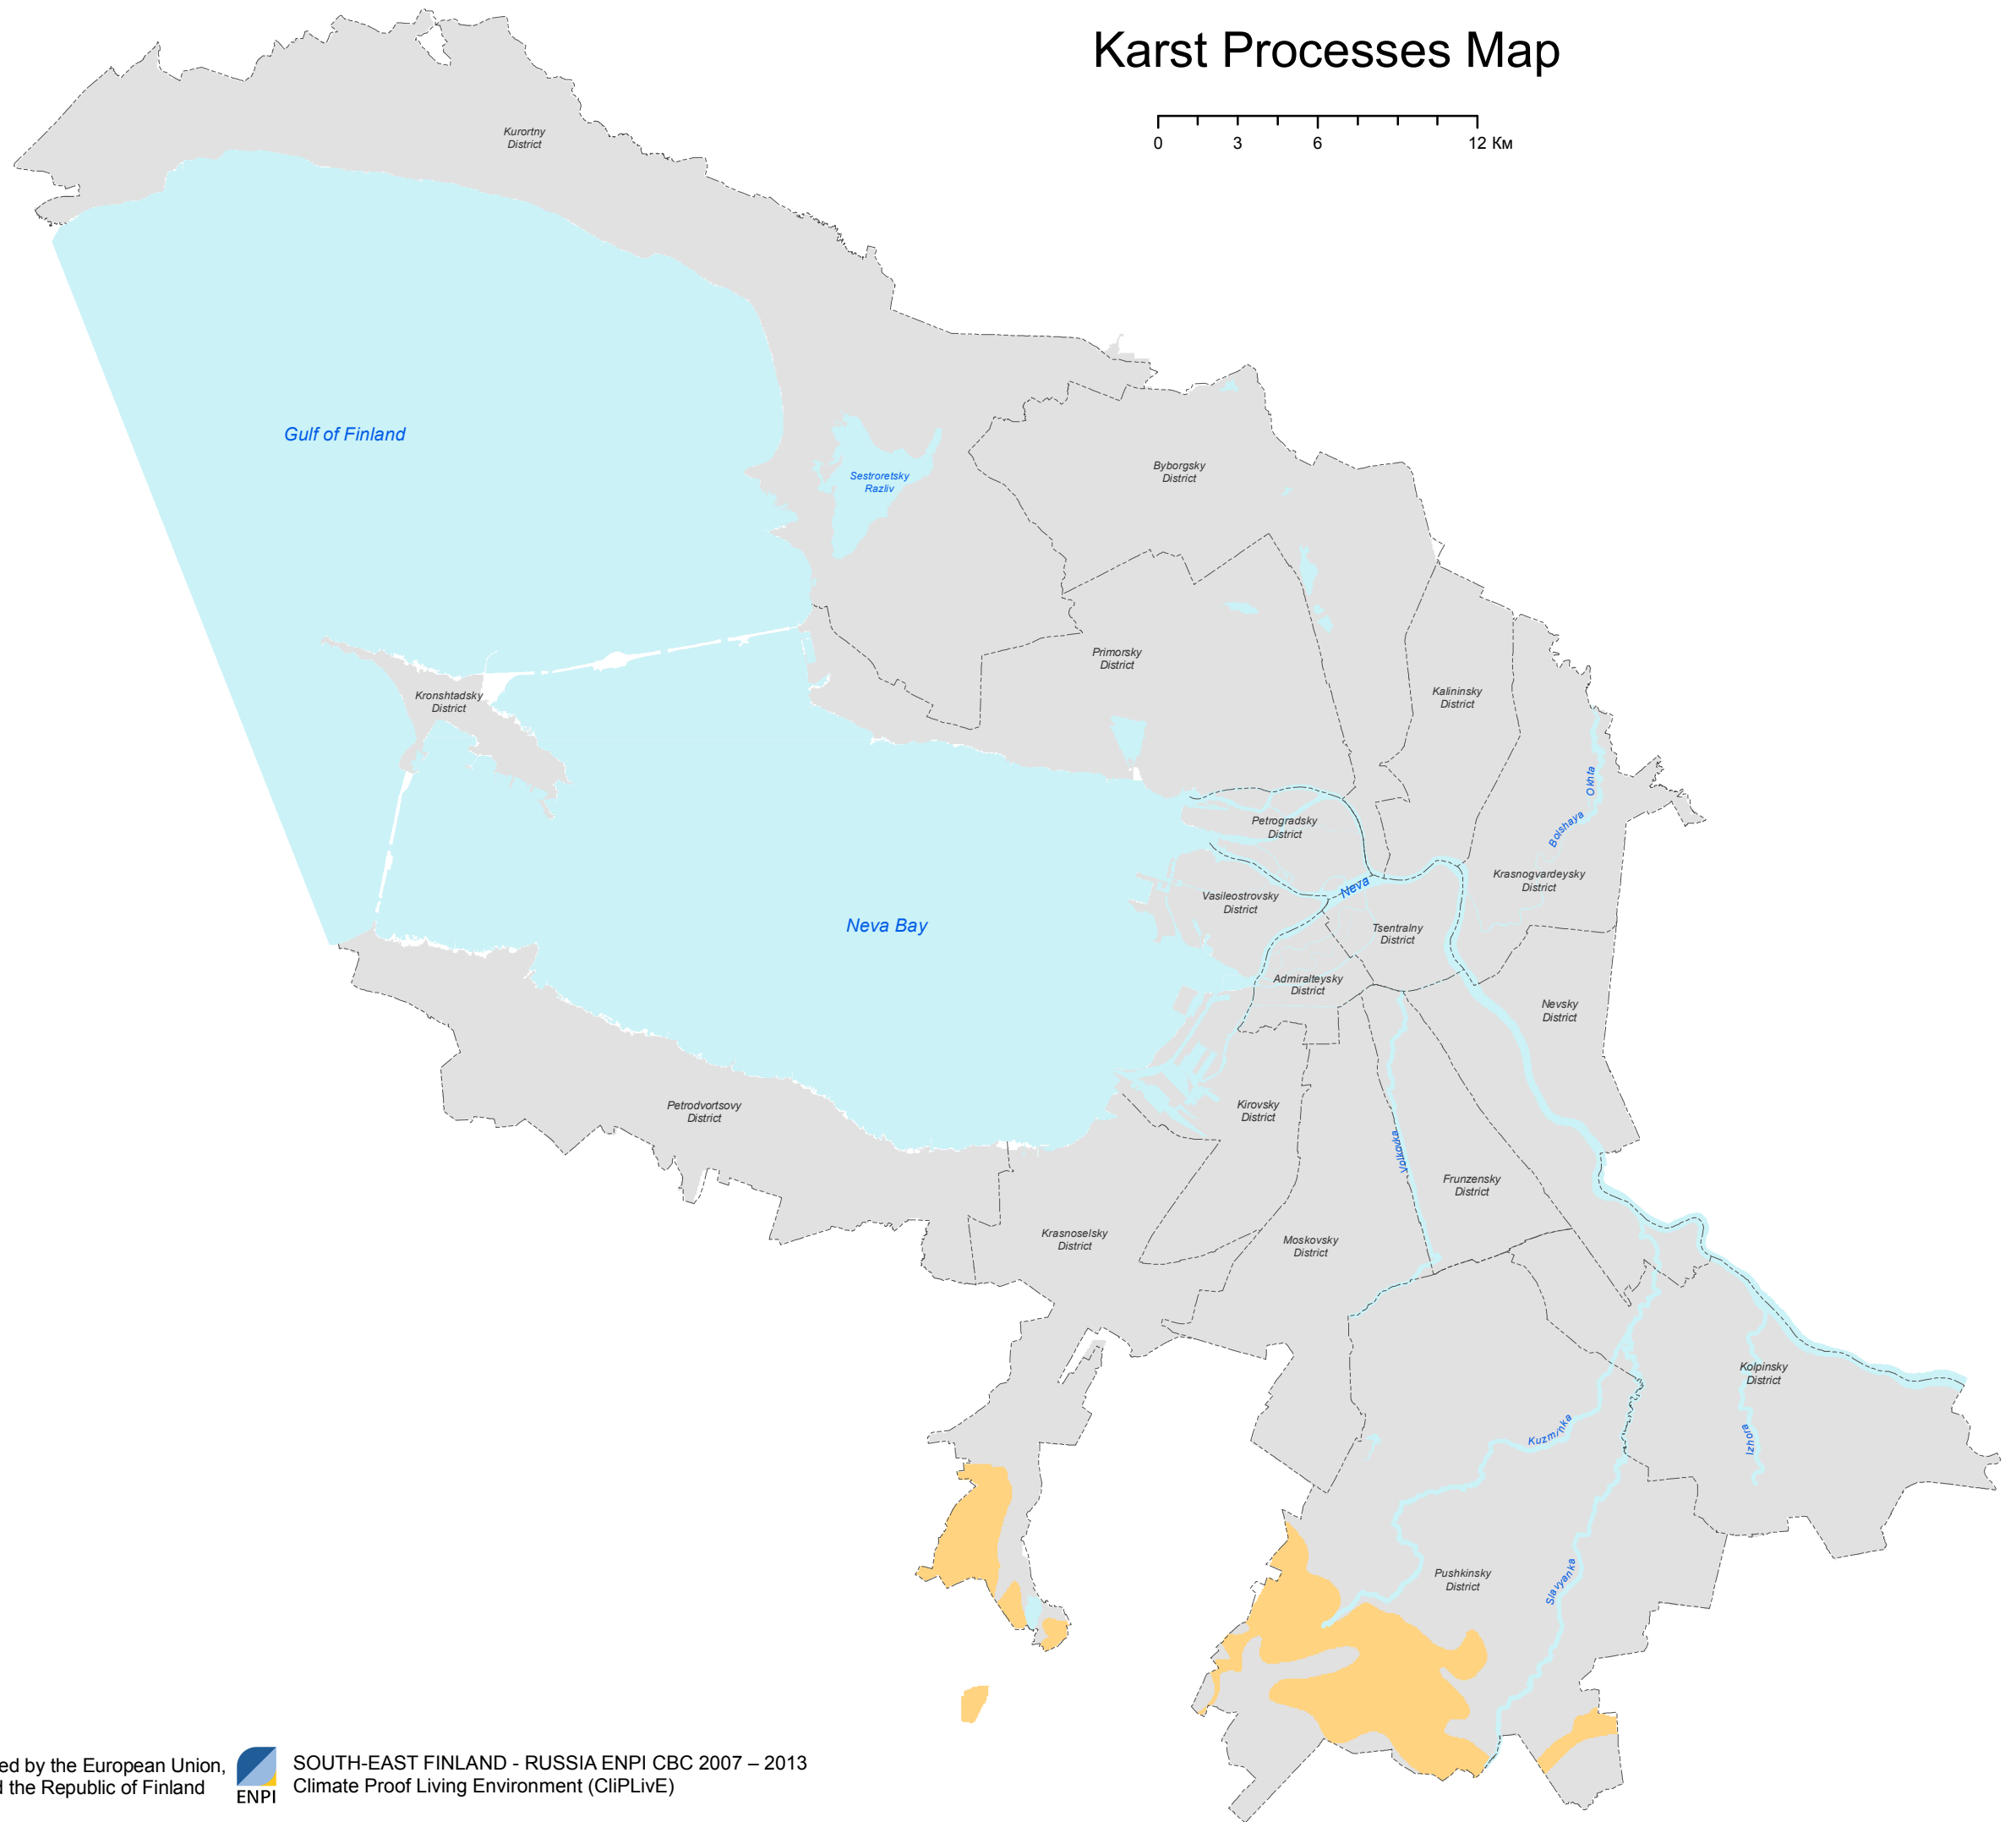

Karst Processes Map

Legend

- Non-carbonate Rock
- Carbonate Rock

This Programme is co-funded by the European Union, the Russian Federation and the Republic of Finland

SOUTH-EAST FINLAND - RUSSIA ENPI CBC 2007 – 2013
Climate Proof Living Environment (CliPLivE)