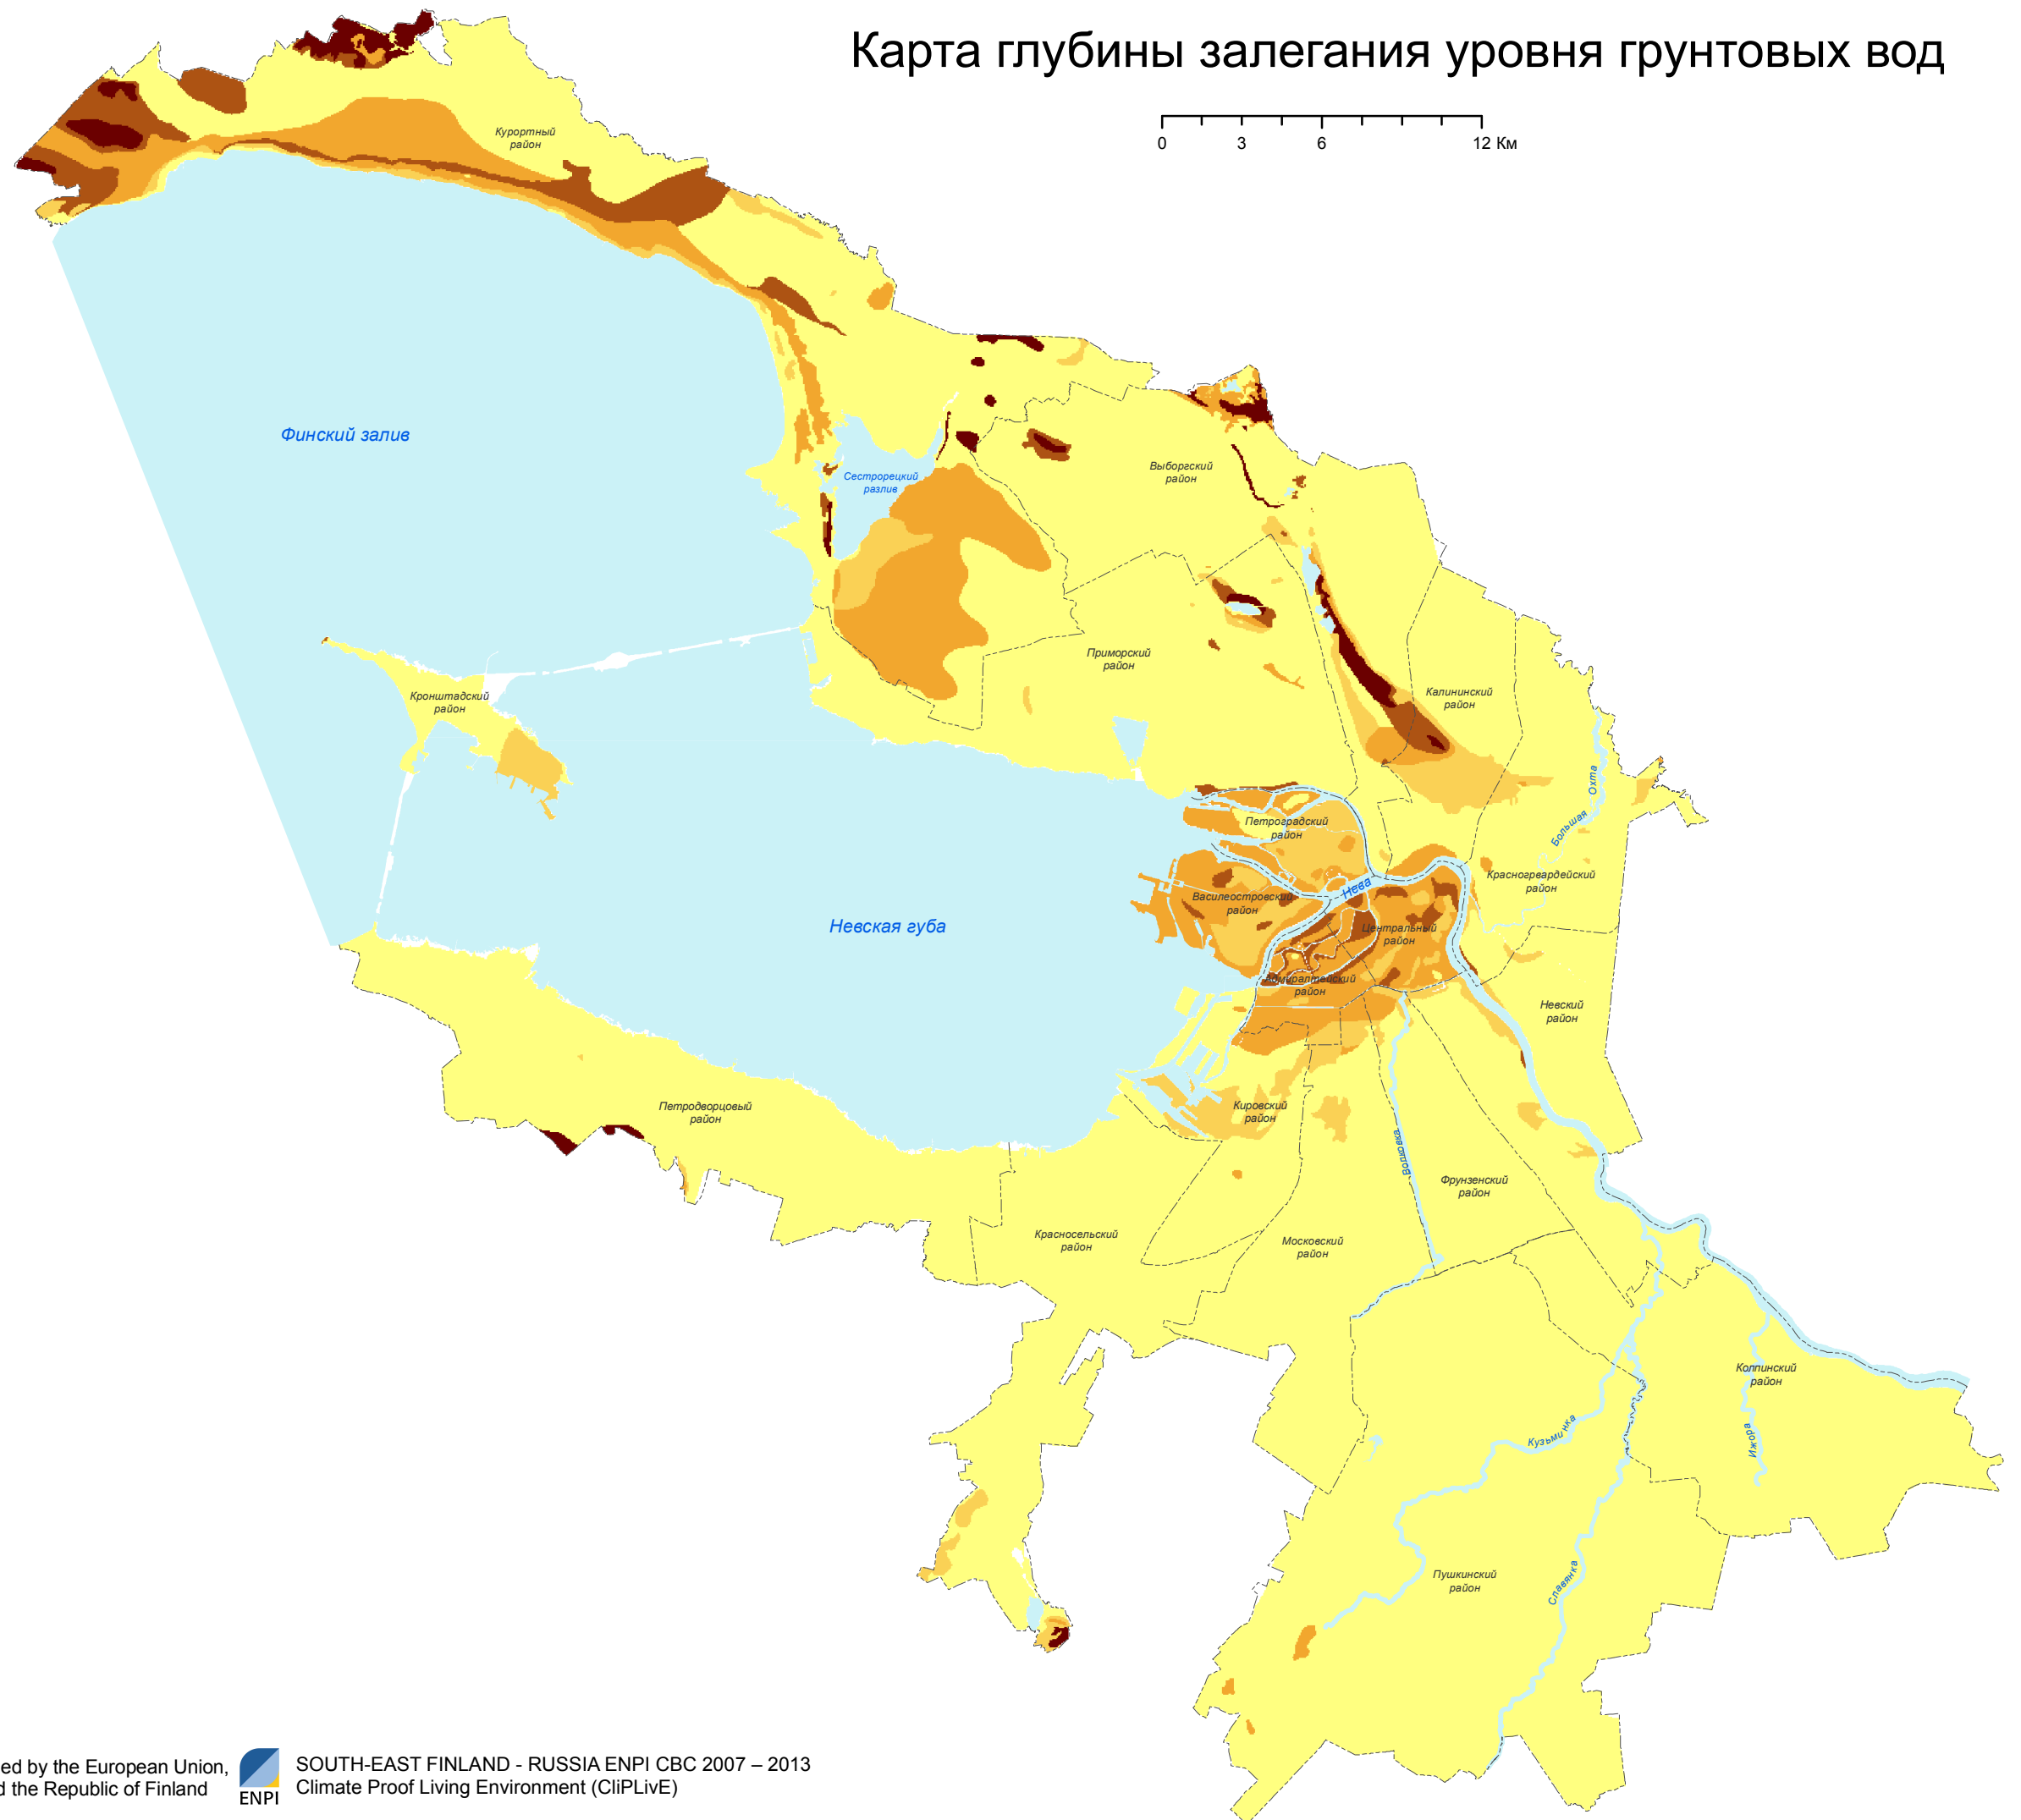

Карта глубины залегания уровня грунтовых вод

0 3 6 12 Км

Условные обозначения

This Programme is co-funded by the European Union, the Russian Federation and the Republic of Finland

SOUTH-EAST FINLAND - RUSSIA ENPI CBC 2007 – 2013
Climate Proof Living Environment (CliPLivE)