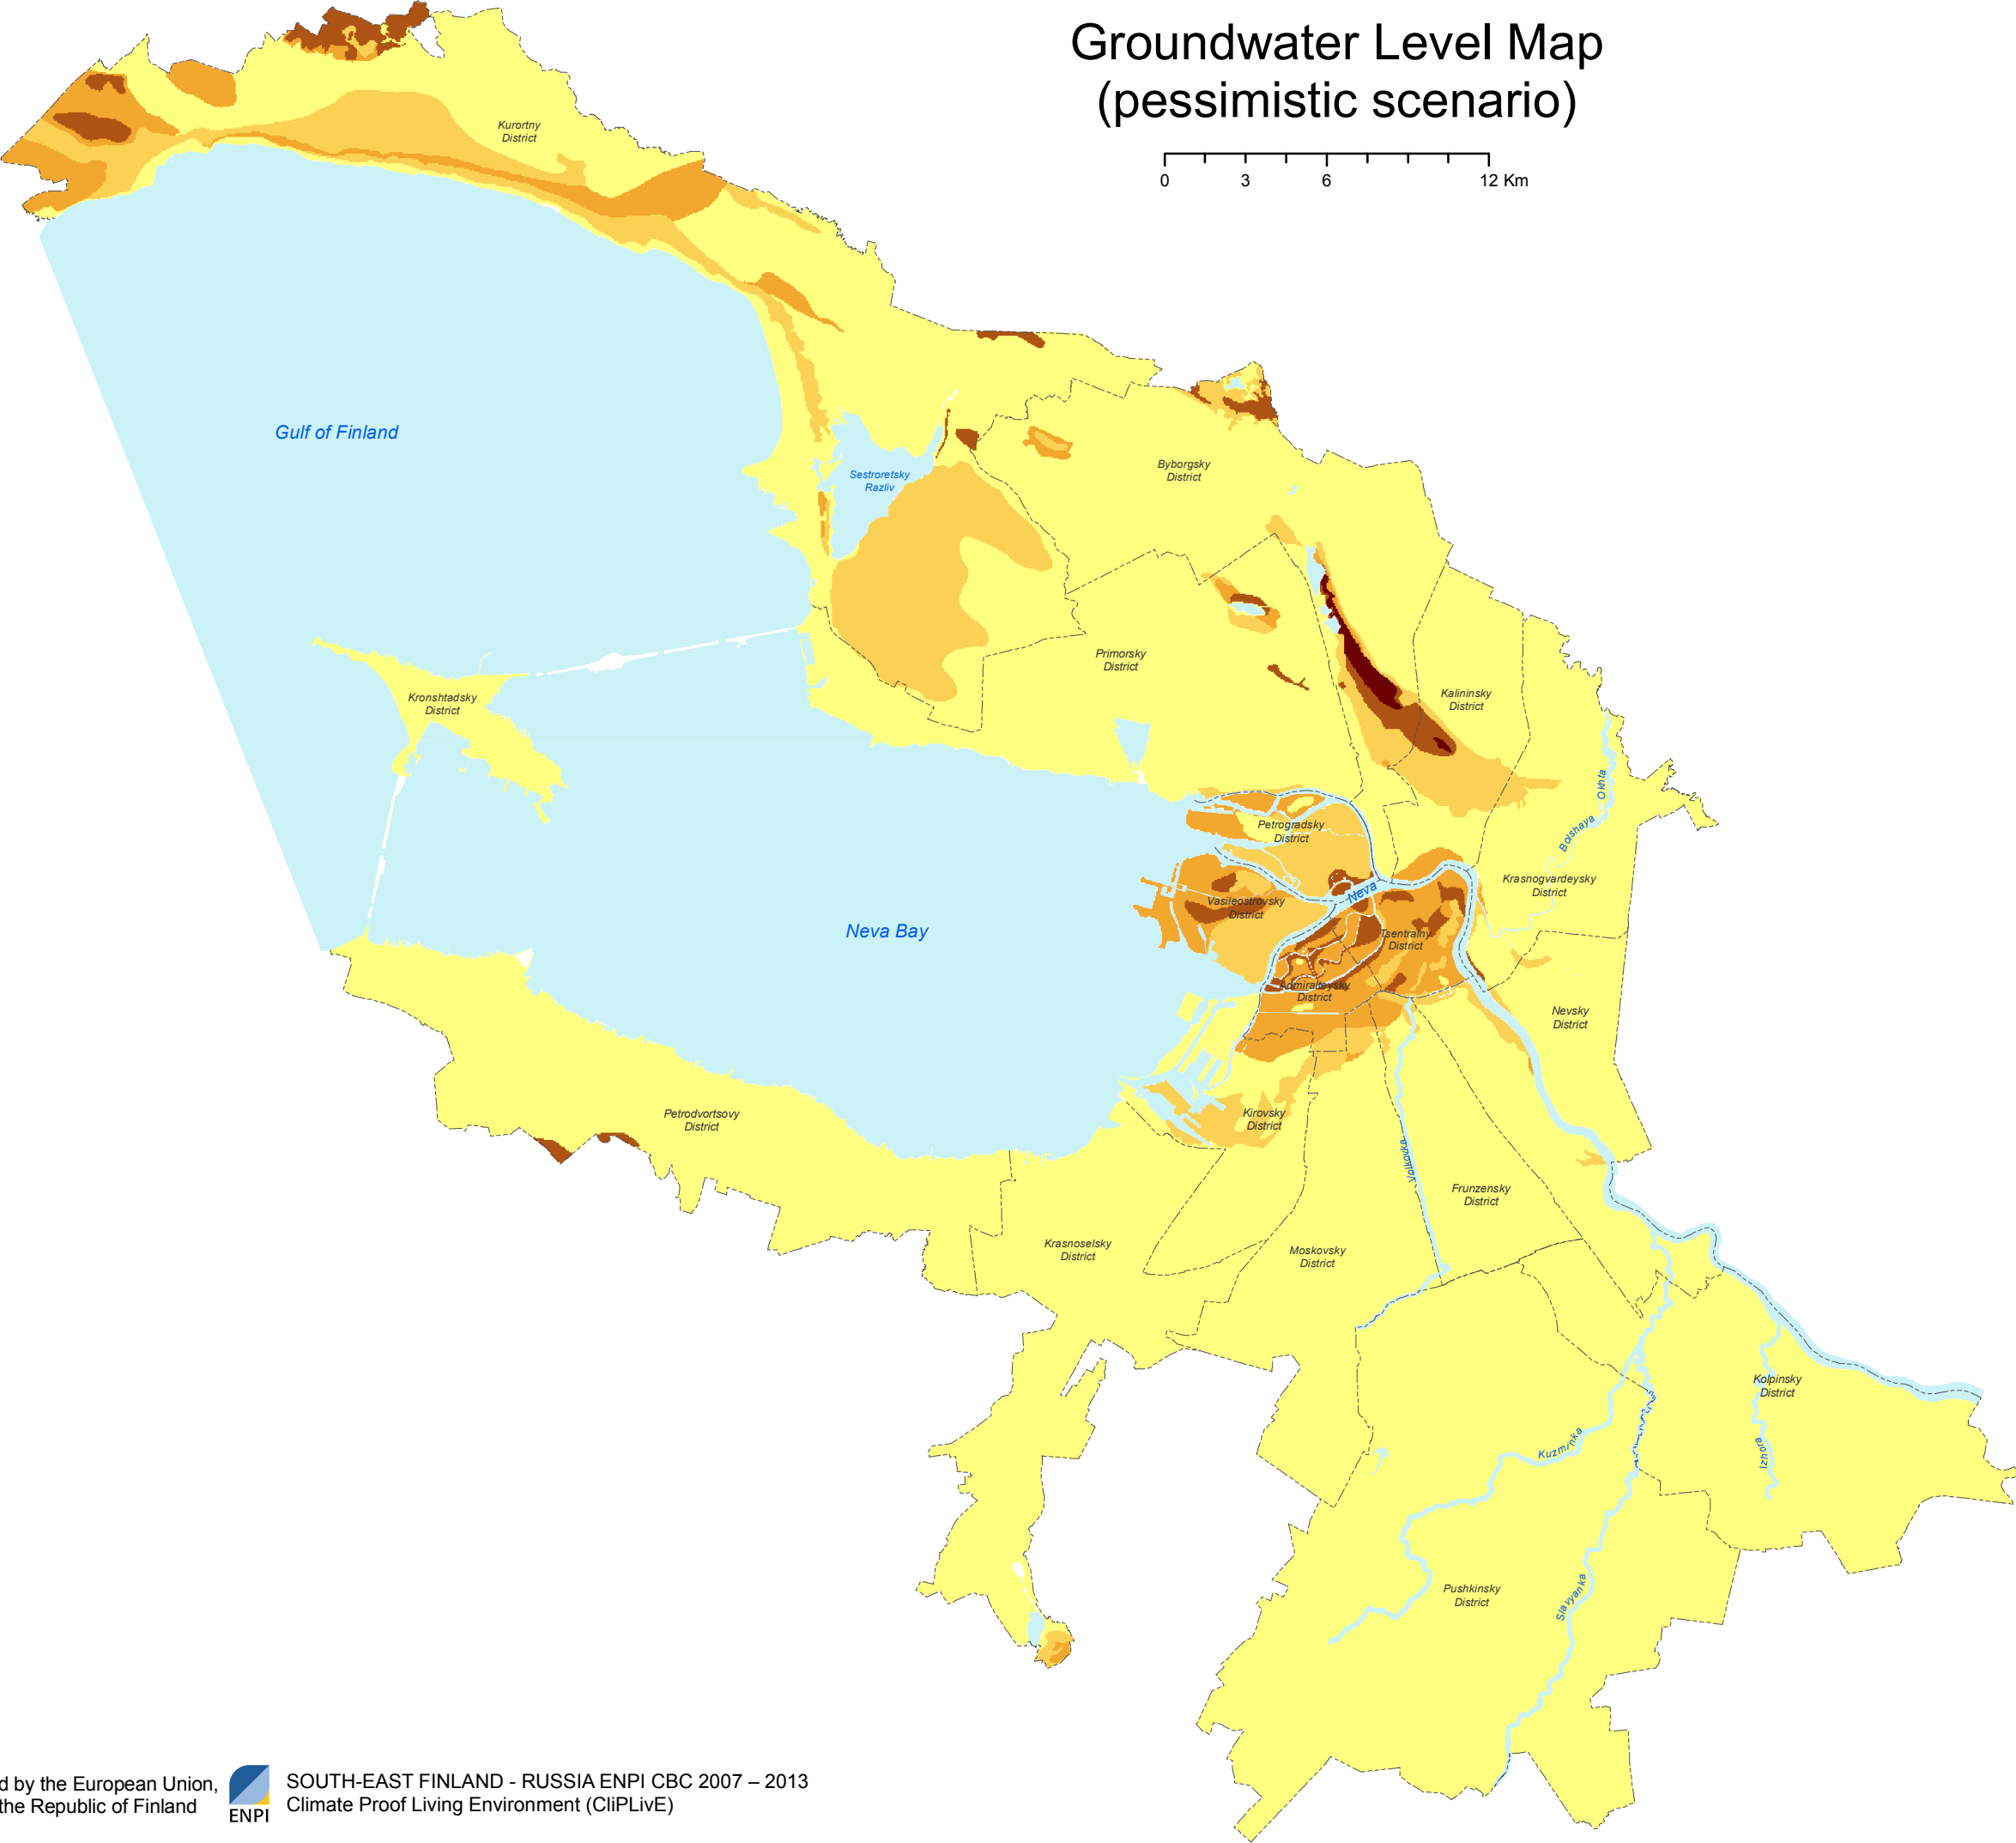

Groundwater Level Map (pessimistic scenario)

This Programme is co-funded by the European Union, the Russian Federation and the Republic of Finland

SOUTH-EAST FINLAND - RUSSIA ENPI CBC 2007 – 2013
Climate Proof Living Environment (CliPLivE)