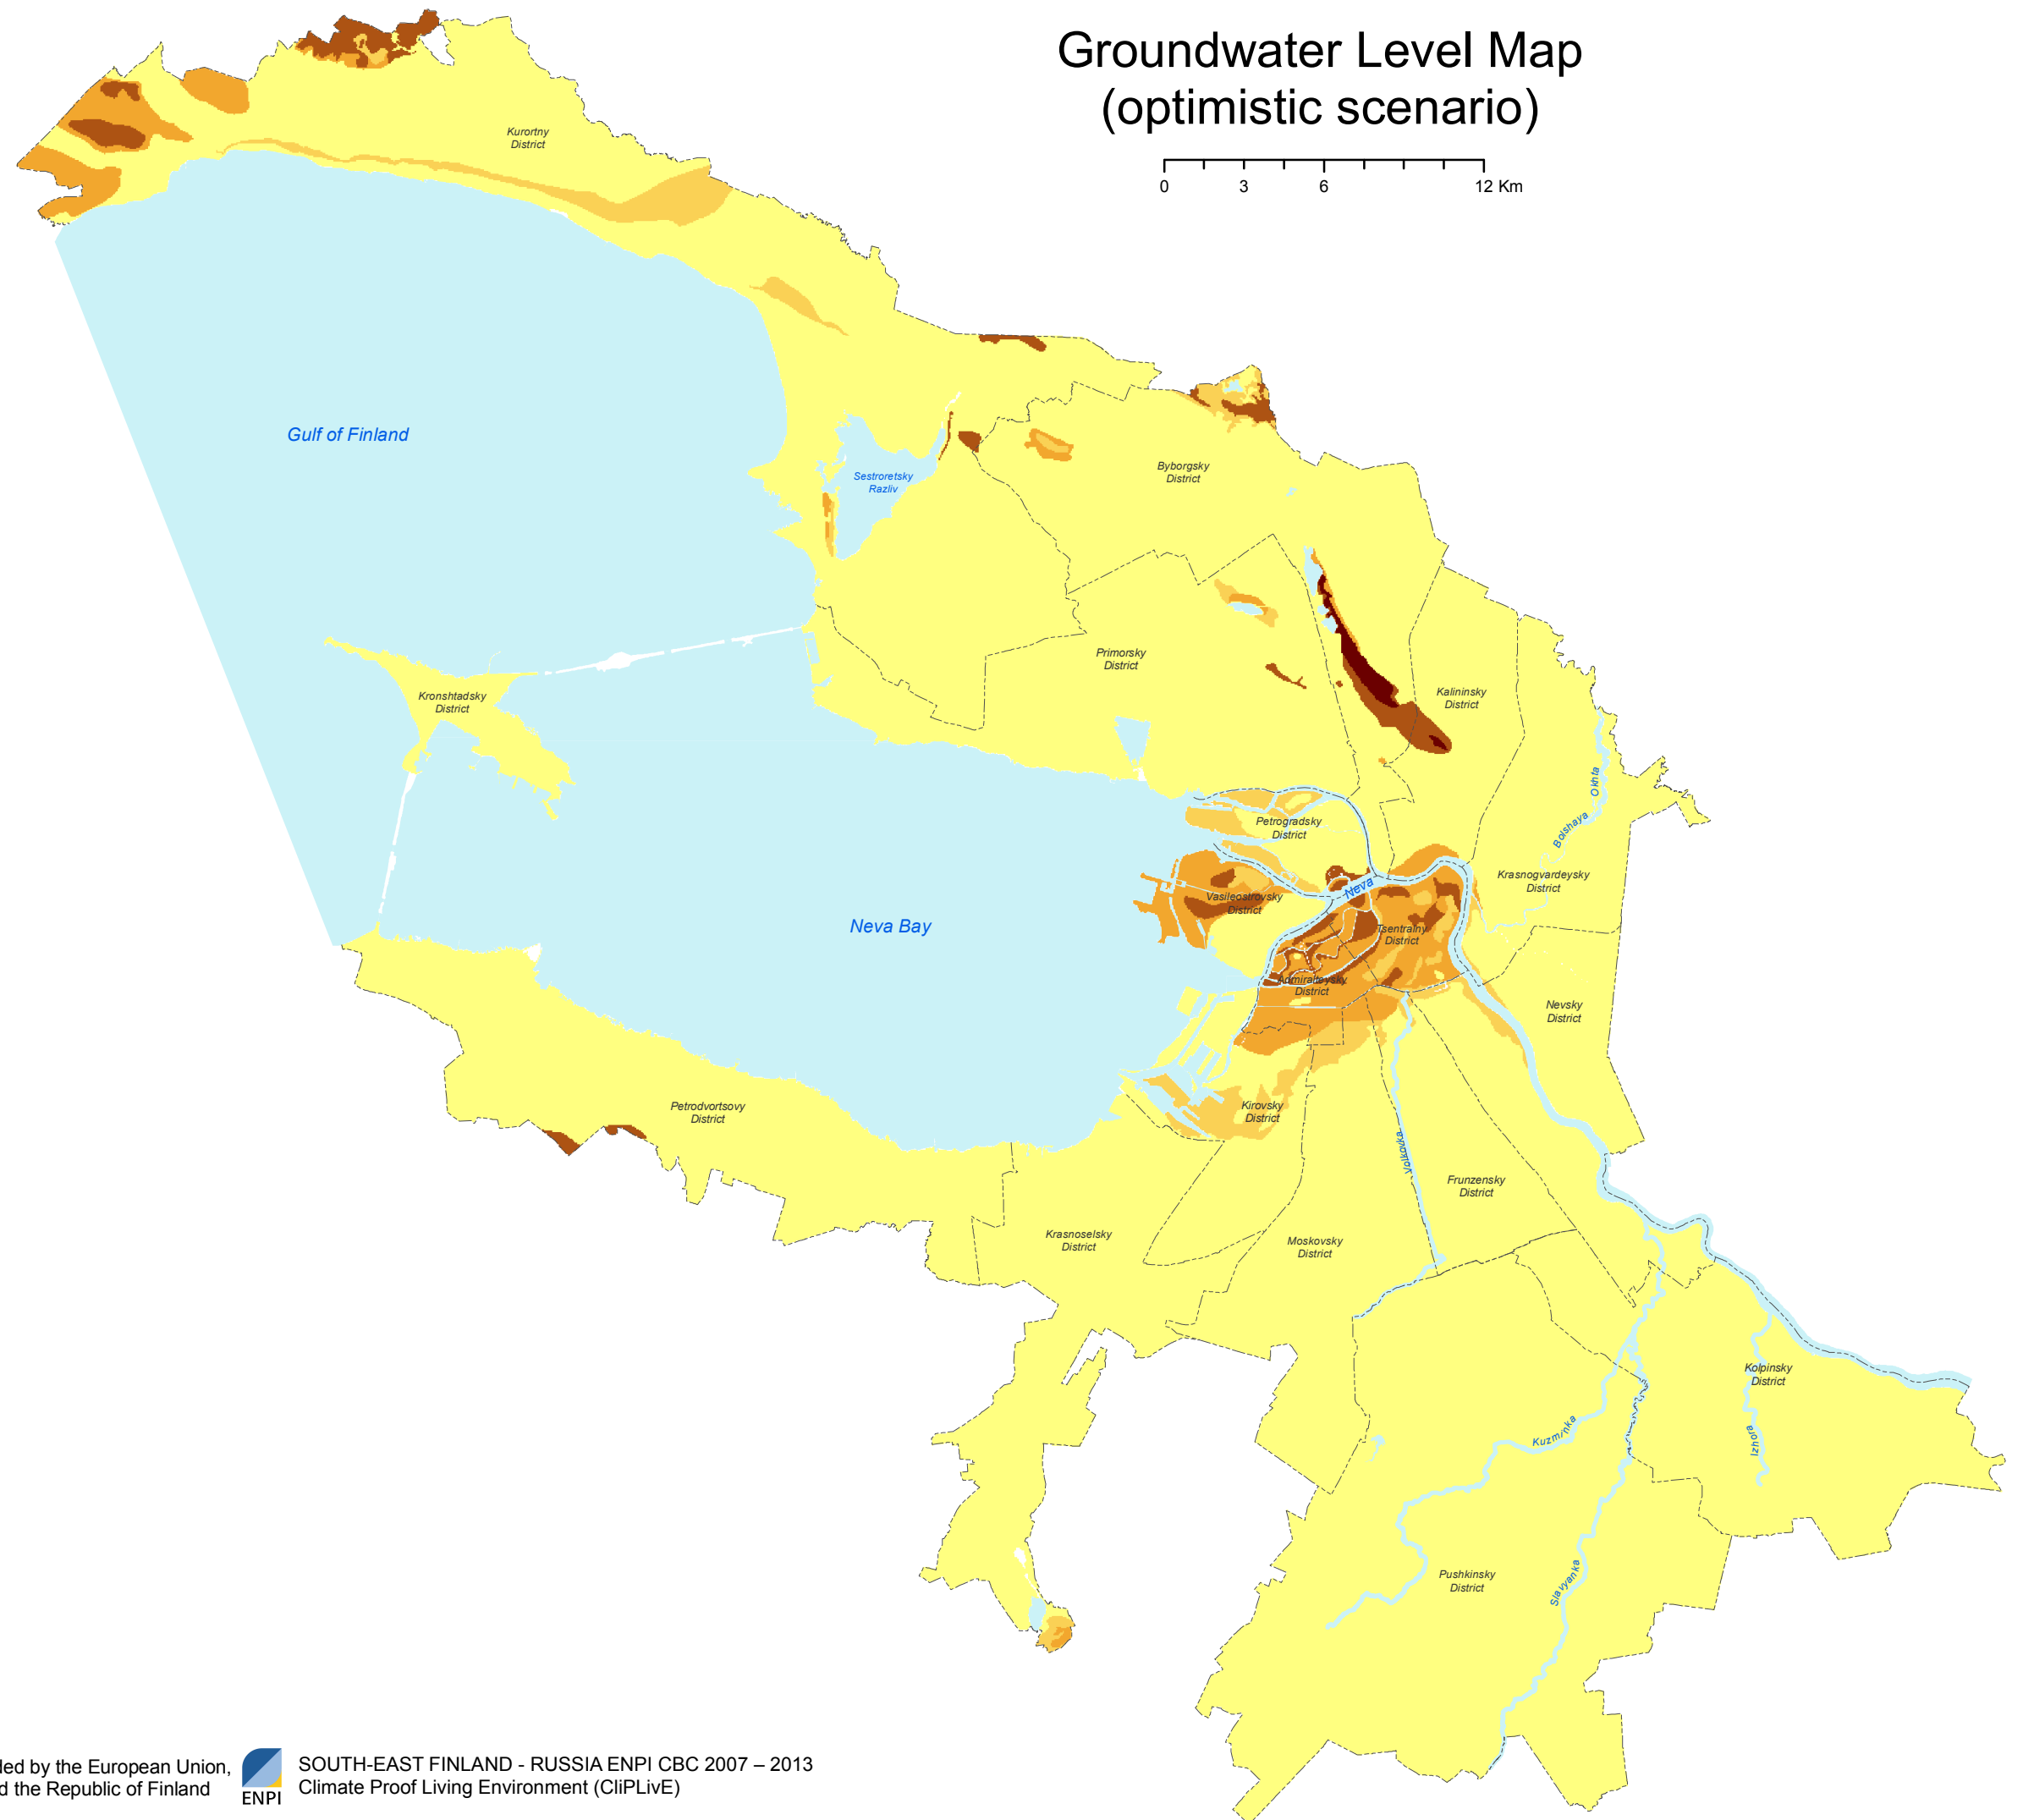

Groundwater Level Map (optimistic scenario)

Legend

This Programme is co-funded by the European Union, the Russian Federation and the Republic of Finland

SOUTH-EAST FINLAND - RUSSIA ENPI CBC 2007 – 2013
Climate Proof Living Environment (CliPLivE)